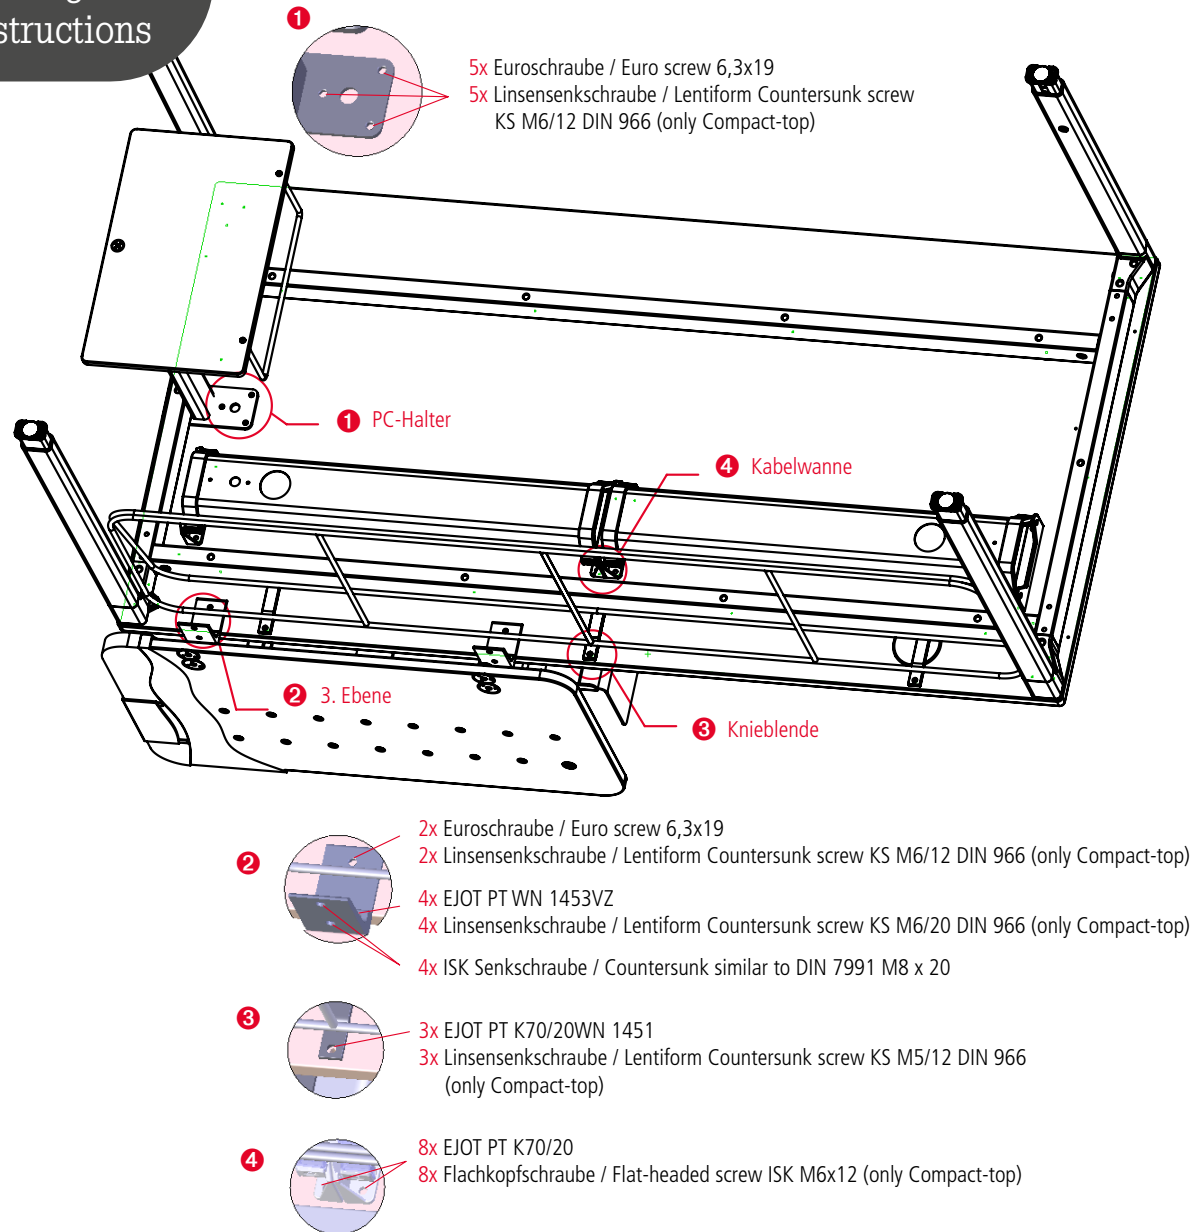

veron

Montageanleitung / Assembly Instructions

veron

Montageanleitung / Assembly Instructions

3. Ebene Accessoires / Accessory panel

Verketter

- 4x SPAX Pan-Head PZD 5/20 Zink
- 4x Senkschraube / Countersunk screw ISK M5/12 DIN 7991 (only Compact-top)