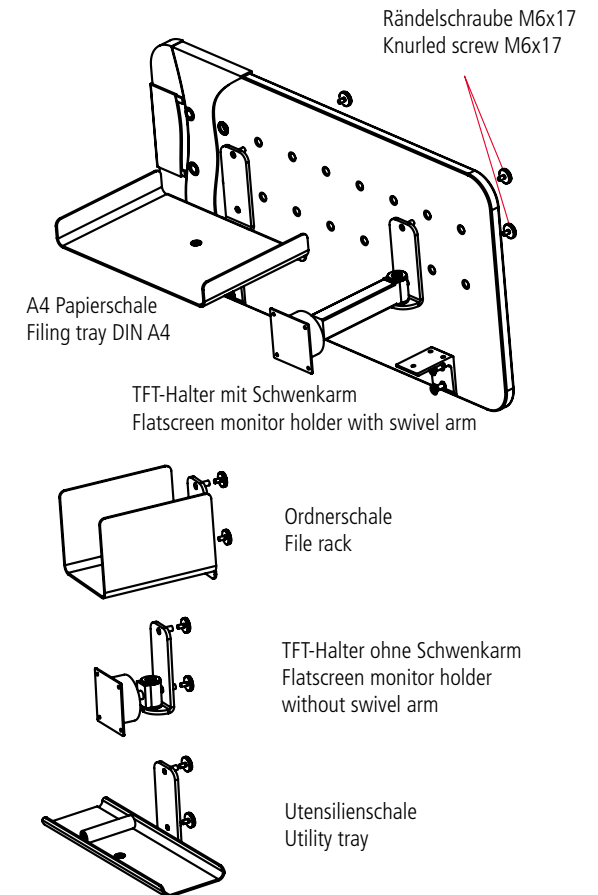

veron

Montageanleitung / Assembly Instructions

veron

Montageanleitung / Assembly Instructions

3. Ebene Accessoires / Accessory panel

Verketter

- 4x SPAX Pan-Head PZD 5/20 Zink
- 4x Senkschraube / Countersunk screw ISK M5/12 DIN 7991 (only Compact-top)