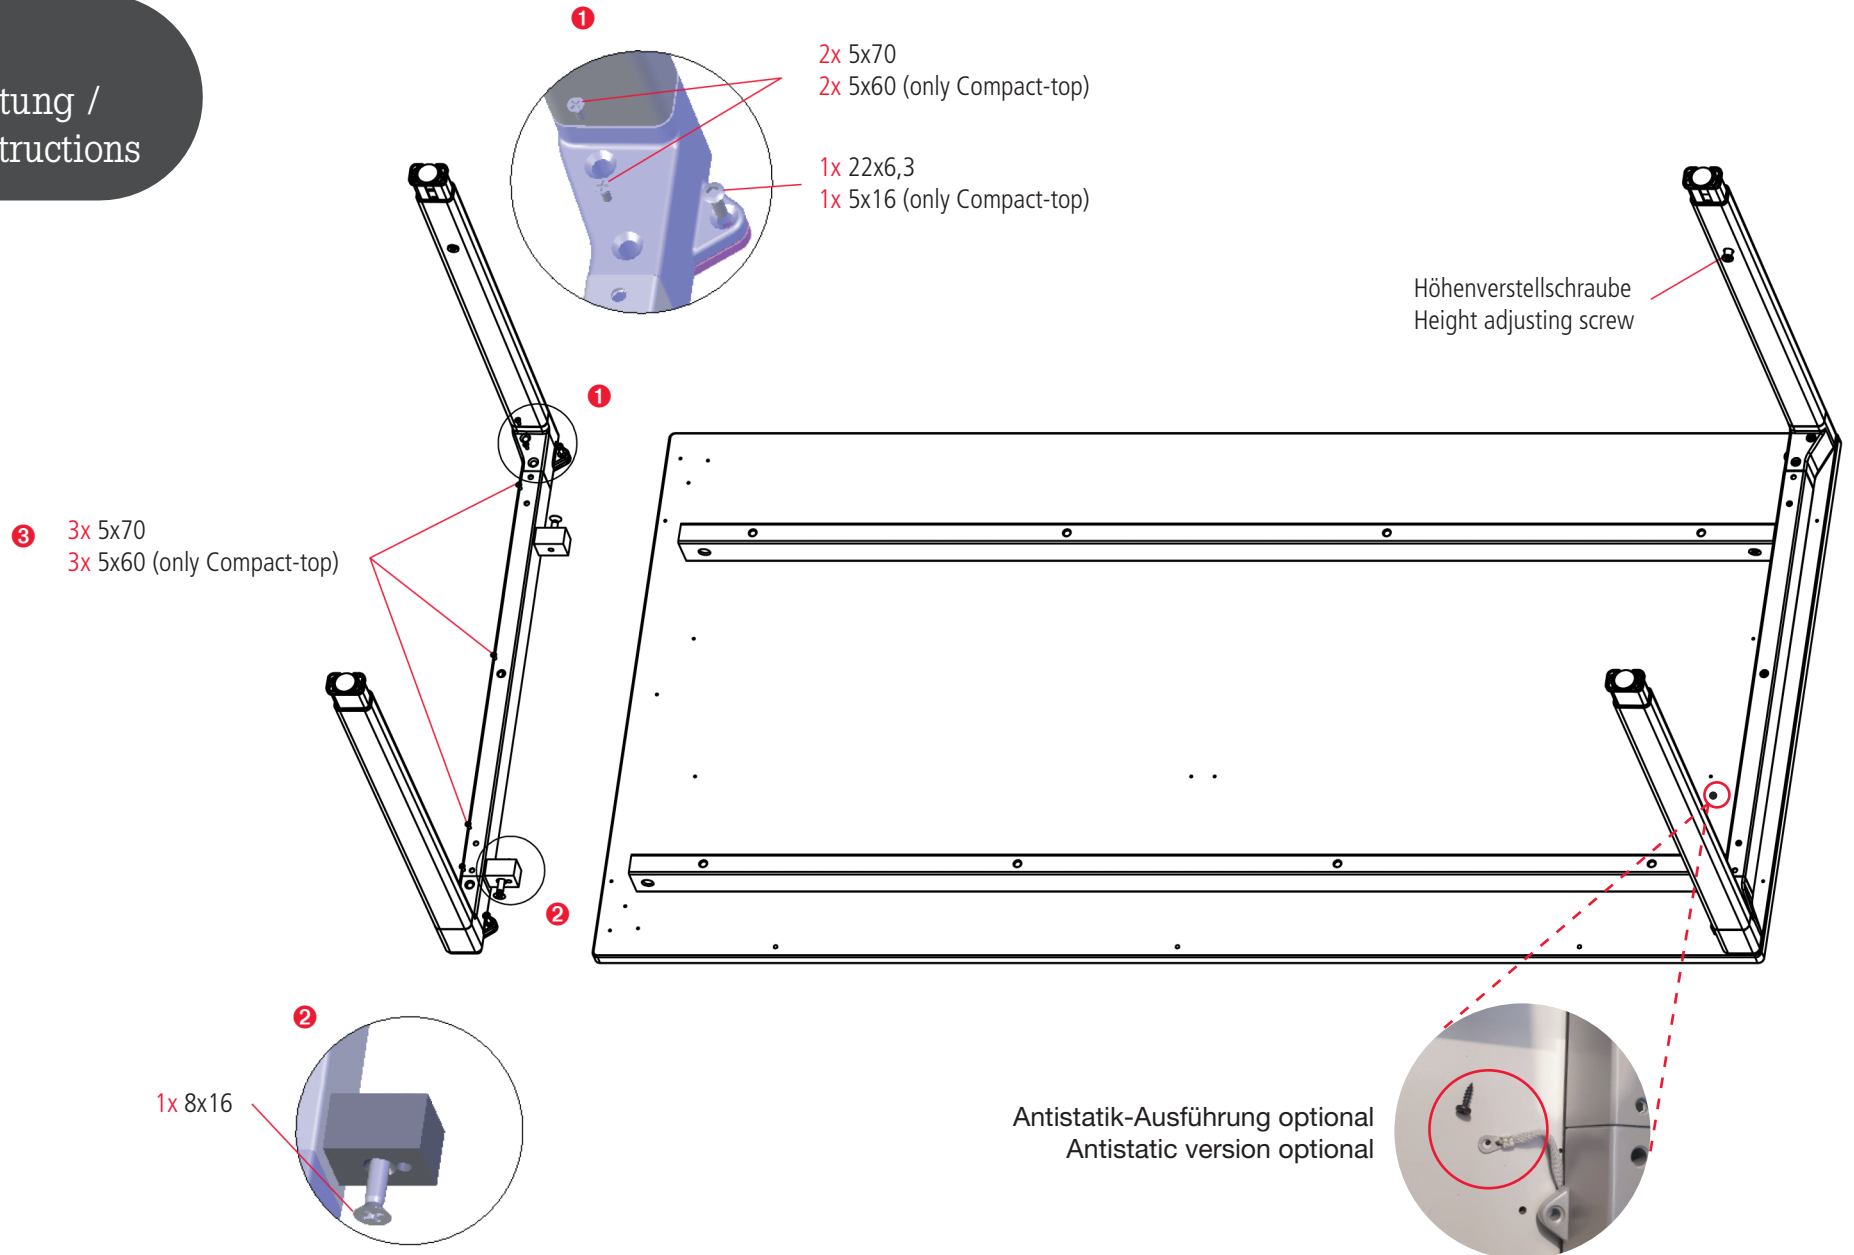

veron

Montageanleitung / Assembly Instructions

veron

Montageanleitung / Assembly Instructions

3. Ebene Accessoires / Accessory panel

Verketter

- 4x SPAX Pan-Head PZD 5/20 Zink
- 4x Senkschraube / Countersunk screw ISK M5/12 DIN 7991 (only Compact-top)