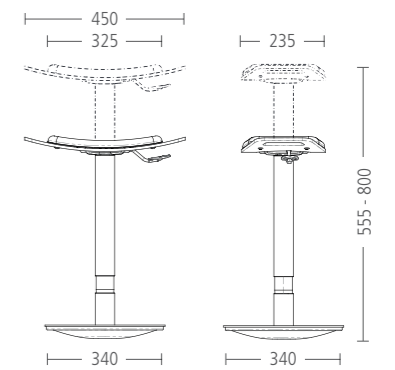

concept
wiesner hager

spyn sit-stand

Agile, mobile, intuitive.

Anyone who pays attention to how their body feels will notice immediately when standing becomes too strenuous and it is time for a change of posture. The **spyn** sit-stand provides valuable assistance here. Being a light, movable stool, it can be easily pulled up into any standing situation and used in different positions. The curved base plate made of slip-resistant natural cork keeps the user constantly in motion and prevents them from returning to a typically static sitting position. The gas spring enables the seat height to be adjusted with ease. To sum up: the **spyn** sit-stand promotes agility during meetings and encourages intuitive changes of position.

Design: neunzig° design

Rich in Detail.

The curved base plate made of slip-resistant natural cork keeps the user constantly in motion.

The handles on both sides of the seat enable intuitive use and movement of the sit-stand.

The gas spring enables the seat height to be adjusted with ease.

Optional.

2265 Sit-stand
seat upholstered
SH 555 – 800 / W 450 / D 340

Dimensions in mm

Standard model:

Tubular steel column, Ø 55 mm, height adjustment via gas spring acc. to DIN 4550, black powder-coated, with depth suspension. Cork base plate, sheet steel cover. Seat in beech plywood, upholstered. Metal surfaces powder-coated.